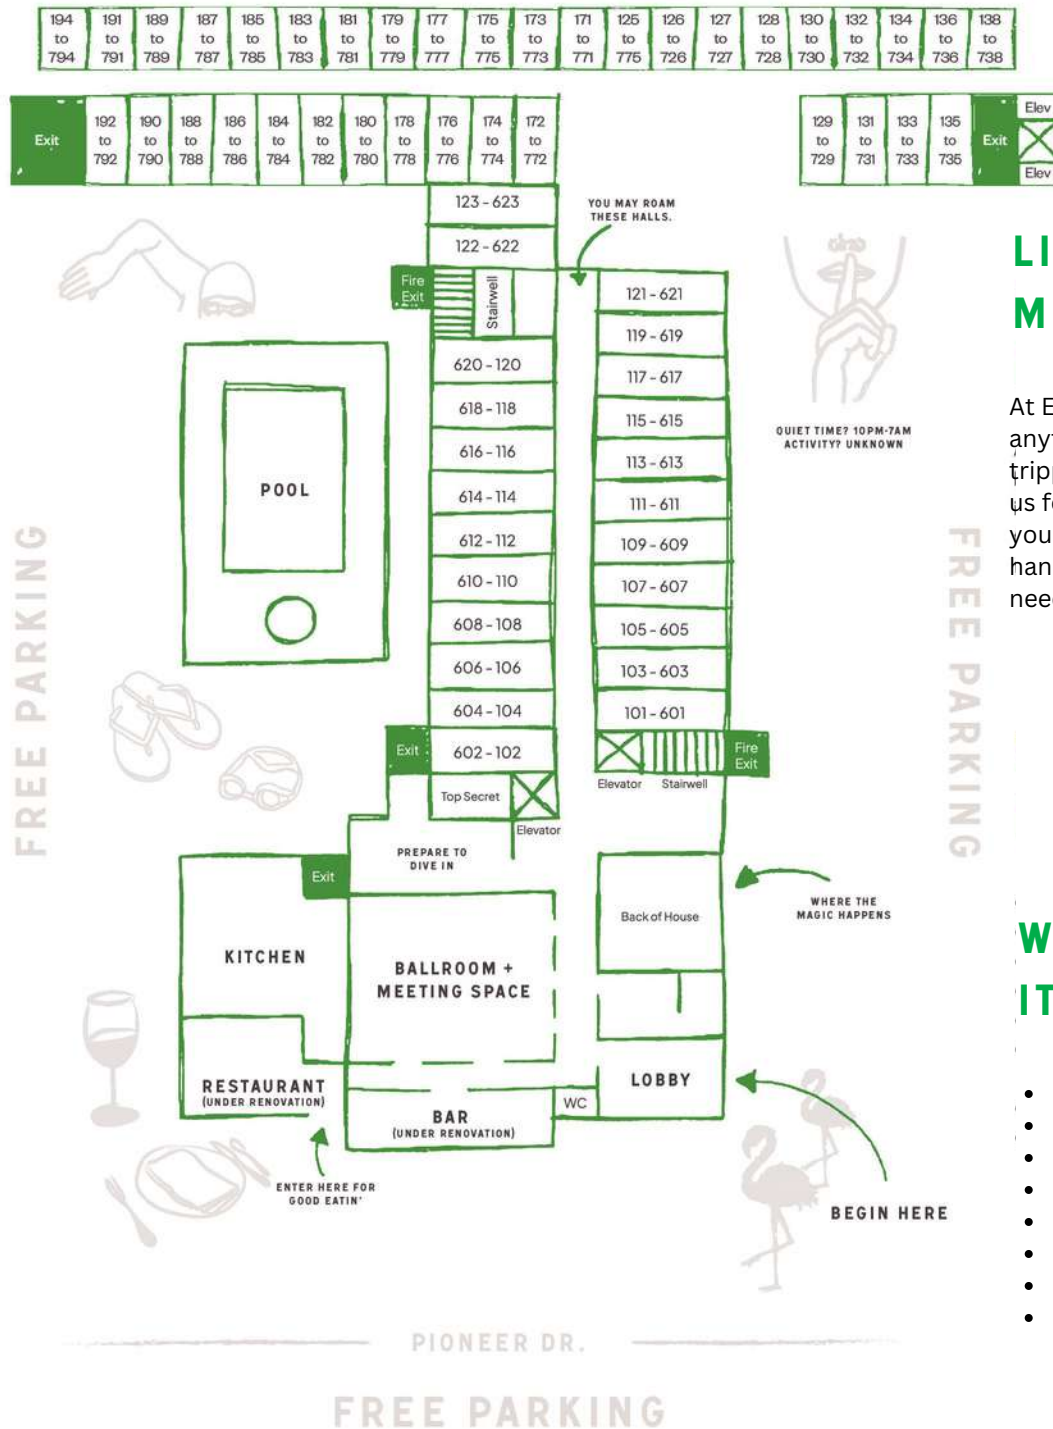

LOUNGE LIFE

Dig through our vinyl collection and DJ for the day.

ROOM TO ROOM

You get a roomy pad with a balcony built for two.

SPACES FOR DAZE

Perch in one of our vibe-rich rooms, and plot your next move.

EXPRESS HOTELS™

450 W PIONEER DR.
GLENDALE, CA 91203
(747) 609-2222

BOOK@GLENDALEEXPRESSHOTEL.COM
EXPRESSHOTELS.COM

EXPRESS HOTELS™

WELCOME TO THE FLIPSIDE

At Express Hotels™ - Glendale, we put all of LA at your fingertips, with a behind-the-scenes point of view. From here behind the Hollywood sign, the center of the world is within reach, but so are all the adventurous fringes. So whatever fame or fortune you seek, we'll help you get there.

THE GANG'S ALL HERE

Daytrippers, city slickers, and beachgoers together at last. Dive into the city - or just our flamingo-friendly pool. Park like a rockstar, kick up your heels in our lobby living room, and soak in that sweet, free high-speed WiFi before burning rubber to the beach, desert, or hot spots across LA's stomping grounds.